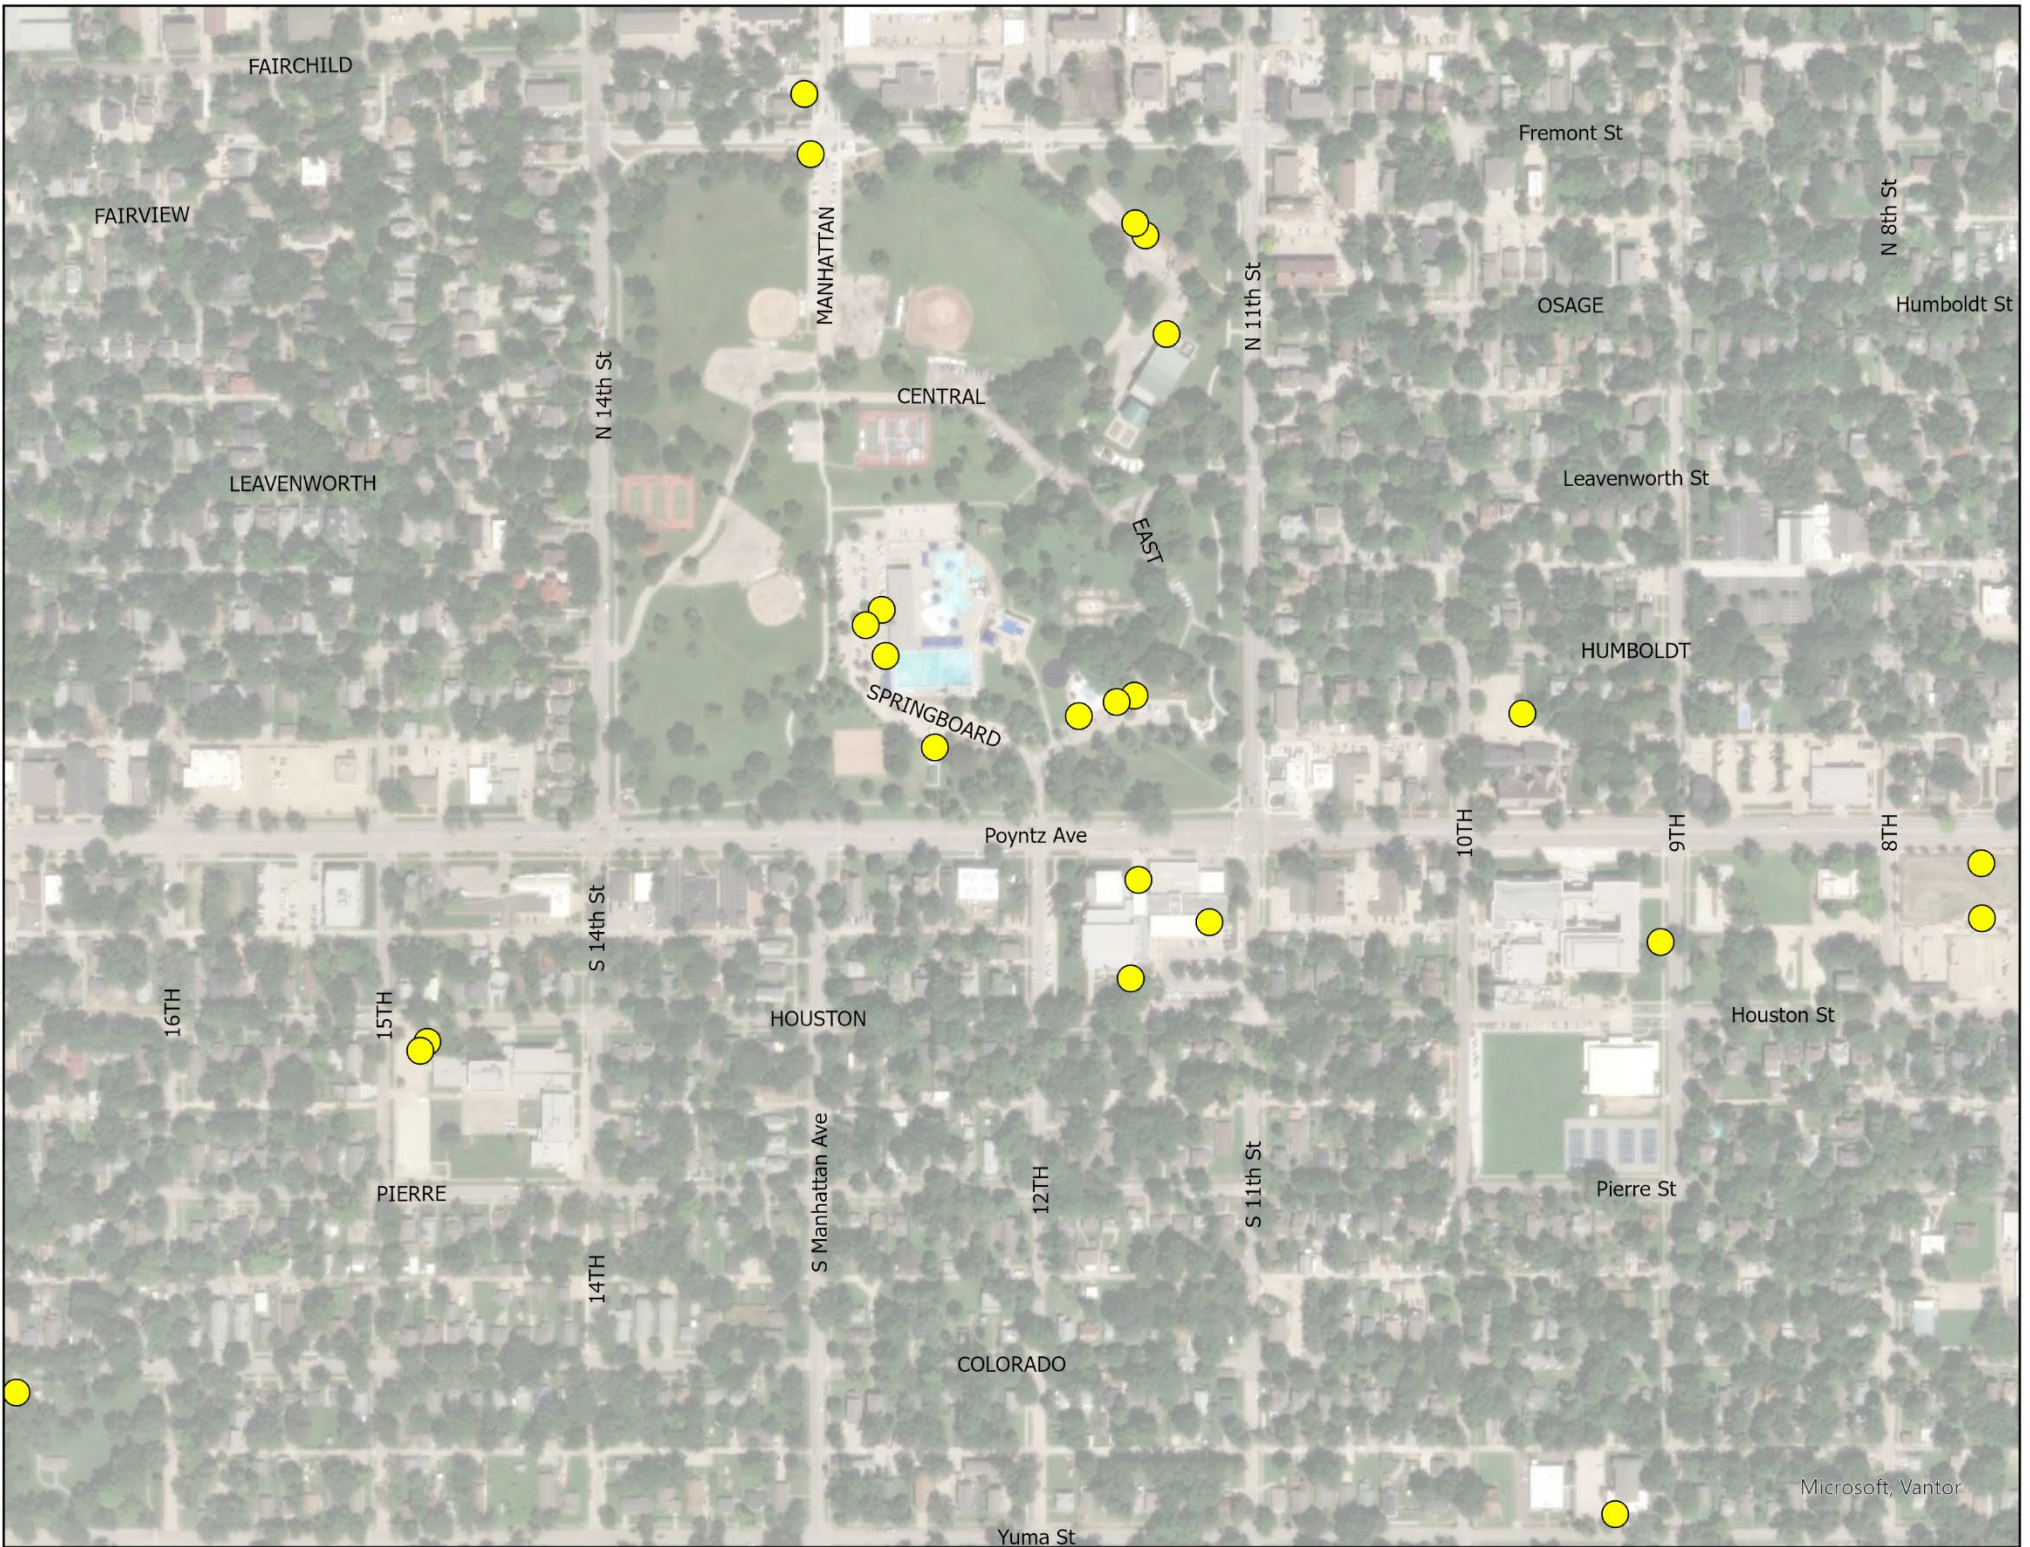

FAIRCHILD

FAIRVIEW

LEAVENWORTH

MANHATTAN

CENTRAL

SPRINGBOARD

EAST

HOUSTON

COLORADO

Yuma St

Poyntz Ave

16TH

15TH

S 14th St

14TH

S Manhattan Ave

12TH

S 11th St

N 11th St

Fremont St

OSAGE

Leavenworth St

HUMBOLDT

10TH

9TH

8TH

Houston St

Pierre St

N 8th St

Humboldt St

Microsoft, Vantor